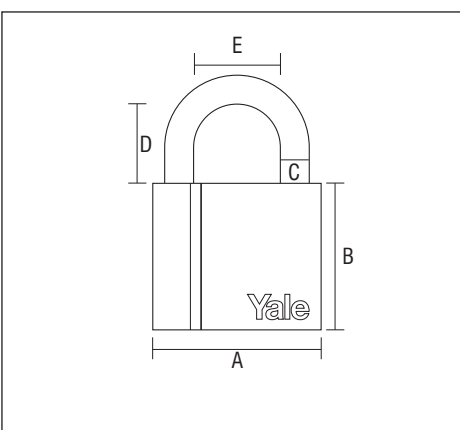

**P110/30/117/1/H Padlock & Hasp**

Model	A	B	C	D	E
P110/30/117/1/H	30mm	27.3mm	4.8mm	17mm	16mm

- Hasp 90mm black
- Solid brass padlock
- Self latching with double locking

**P120/40-50/123/1/H Padlock & Hasp**

Model	A	B	C	D	E
P120/40/123/1/H	39.7mm	40.2mm	7.9mm	27mm	29.2mm
P120/50/123/1/H	59.7mm	40.2mm	7.9mm	27mm	29.2mm

- This handy 40-50mm padlock and hasp provide a sturdy deterrent against attack
- Not suitable for outdoor environments
- Hasp 120mm black
- Solid brass padlock
- Self latching with double locking

**P125/40/122/1/H** Padlock & Hasp

Model	A	B	C	D	E
P125/40/122/1/H	44mm	36.1mm	6.4mm	25mm	20.2mm

- Hinged hasp 120mm black
- Laminated padlock with enhanced corrosion resistance
- Multi layered steel body
- Chrome plate hardened steel shack
- Self latching and double ball locking