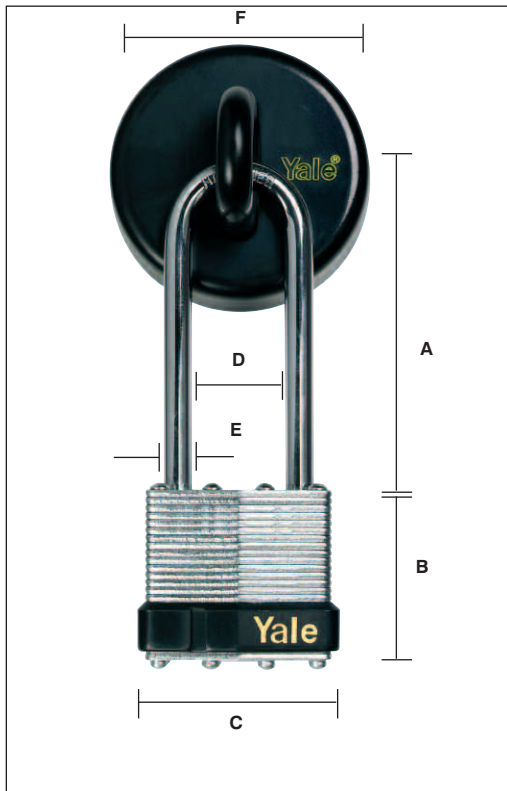

**P110/30/117/1/H Padlock & Hasp**

Model	A	B	C	D	E
P110/30/117/1/H	30mm	27.3mm	4.8mm	17mm	16mm

- Hasp 90mm black
- Solid brass padlock
- Self latching with double locking

**P120/40-50/123/1/H Padlock & Hasp**

Model	A	B	C	D	E
P120/40/123/1/H	39.7mm	40.2mm	7.9mm	27mm	29.2mm
P120/50/123/1/H	59.7mm	40.2mm	7.9mm	27mm	29.2mm

- This handy 40-50mm padlock and hasp provide a sturdy deterrent against attack
- Not suitable for outdoor environments
- Hasp 120mm black
- Solid brass padlock
- Self latching with double locking

**P125/40/122/1/H** Padlock & Hasp

Model	A	B	C	D	E
P125/40/122/1/H	44mm	36.1mm	6.4mm	25mm	20.2mm

- Hinged hasp 120mm black
- Laminated padlock with enhanced corrosion resistance
- Multi layered steel body
- Chrome plate hardened steel shack
- Self latching and double ball locking

**P720 Handy Security Wall/Floor Anchor**

- Steel body anchor
- Handy laminated padlock
- Suitable for brick and concrete floor
- 2 concealed fixing points for enhanced security and to prevent tampering