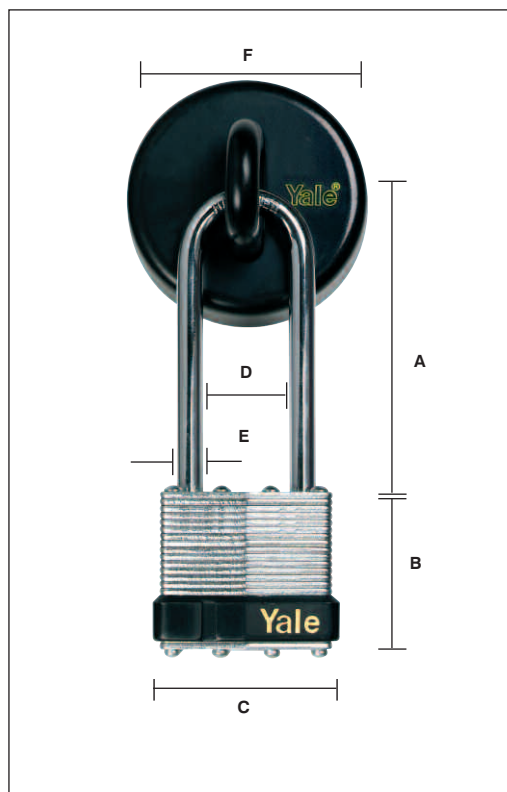

Model	A	B	C	D	E
P120/40/123/1/H	39.7mm	40.2mm	7.9mm	27mm	29.2mm
P120/50/123/1/H	59.7mm	40.2mm	7.9mm	27mm	29.2mm

- This handy 40-50mm padlock and hasp provide a sturdy deterrent against attack
- Not suitable for outdoor environments
- Hasp 120mm black
- Solid brass padlock
- Self latching with double locking

**P125/40/122/1/H** Padlock & Hasp

Model	A	B	C	D	E
P125/40/122/1/H	44mm	36.1mm	6.4mm	25mm	20.2mm

- Hinged hasp 120mm black
- Laminated padlock with enhanced corrosion resistance
- Multi layered steel body
- Chrome plate hardened steel shack
- Self latching and double ball locking

**P720 Handy Security Wall/Floor Anchor**

- Steel body anchor
- Handy laminated padlock
- Suitable for brick and concrete floor
- 2 concealed fixing points for enhanced security and to prevent tampering

Model	Qty	A	B	C	D	E	F
P720/60/23/1	1	63mm	37mm	40mm	20mm	6mm	55mm

**P710 Handy Security Shed Anchor**

- Steel body anchor
- Handy laminated padlock
- Suitable for sheds anchoring to wood
- 2 concealed fixing points for enhanced security and to prevent tampering