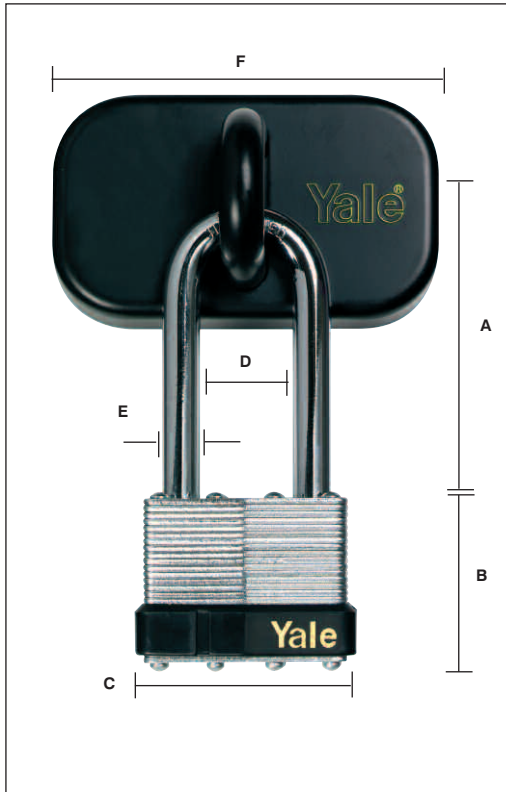

**P720 Handy Security Wall/Floor Anchor**

- Steel body anchor
- Handy laminated padlock
- Suitable for brick and concrete floor
- 2 concealed fixing points for enhanced security and to prevent tampering

Model	Qty	A	B	C	D	E	F
P710/60/23/1	1	63mm	37mm	40mm	20mm	6mm	55mm

**P820** General Security Wall/Floor Anchor

- Steel body anchor
- General purpose laminated padlock
- Suitable for brick and concrete floor
- 2 concealed fixing points for enhanced security and to prevent tampering

Model	Qty	A	B	C	D	E	F
P820/100/60/1	1	63mm	37mm	40mm	20mm	6mm	55mm

**P810** General Security Shed Anchor

- Steel body anchor
- General purpose laminated padlock
- Suitable for sheds anchoring to wood
- 2 concealed fixing points for enhanced security and to prevent tampering

## P920 General Security Shed Anchor

- Steel body anchor
- High security laminated padlock
- Corrosion resistant padlock
- 4 concealed fixing points for enhanced security and to prevent tampering

Model	Qty	A	B	C	D	E	F
P920/40/90/1	1	63mm	37mm	40mm	20mm	6mm	55mm