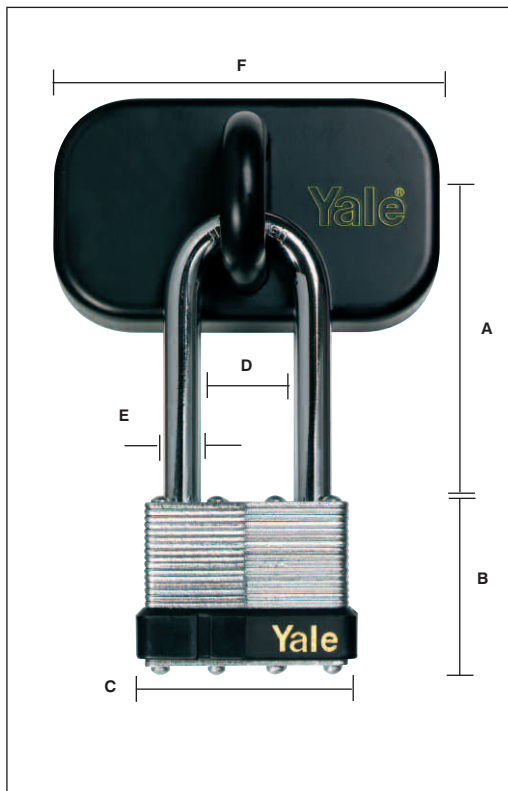

**P720 Handy Security Wall/Floor Anchor**

- Steel body anchor
- Handy laminated padlock
- Suitable for brick and concrete floor
- 2 concealed fixing points for enhanced security and to prevent tampering

Model	Qty	A	B	C	D	E	F
P720/60/23/1	1	63mm	37mm	40mm	20mm	6mm	55mm

**P710 Handy Security Shed Anchor**

- Steel body anchor
- Handy laminated padlock
- Suitable for sheds anchoring to wood
- 2 concealed fixing points for enhanced security and to prevent tampering

Model	Qty	A	B	C	D	E	F
P710/60/23/1	1	63mm	37mm	40mm	20mm	6mm	55mm

**P820** General Security Wall/Floor Anchor

- Steel body anchor
- General purpose laminated padlock
- Suitable for brick and concrete floor
- 2 concealed fixing points for enhanced security and to prevent tampering

Model	Qty	A	B	C	D	E	F
P820/100/60/1	1	63mm	37mm	40mm	20mm	6mm	55mm

**P810** General Security Shed Anchor

- Steel body anchor
- General purpose laminated padlock
- Suitable for sheds anchoring to wood
- 2 concealed fixing points for enhanced security and to prevent tampering