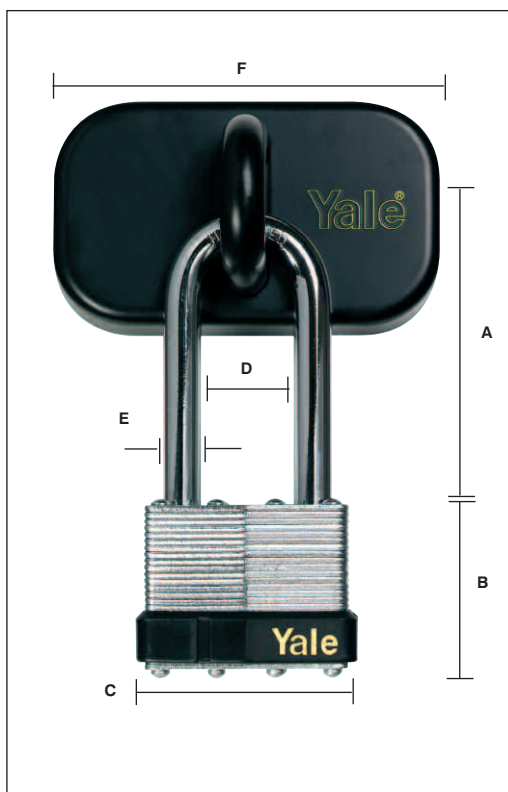

**P720 Handy Security Wall/Floor Anchor**

- Steel body anchor
- Handy laminated padlock
- Suitable for brick and concrete floor
- 2 concealed fixing points for enhanced security and to prevent tampering

Model	Qty	A	B	C	D	E	F
P720/60/23/1	1	63mm	37mm	40mm	20mm	6mm	55mm

**P710 Handy Security Shed Anchor**

- Steel body anchor
- Handy laminated padlock
- Suitable for sheds anchoring to wood
- 2 concealed fixing points for enhanced security and to prevent tampering

Model	Qty	A	B	C	D	E	F
P710/60/23/1	1	63mm	37mm	40mm	20mm	6mm	55mm

**P820** General Security Wall/Floor Anchor

- Steel body anchor
- General purpose laminated padlock
- Suitable for brick and concrete floor
- 2 concealed fixing points for enhanced security and to prevent tampering

Model	Qty	A	B	C	D	E	F
P820/100/60/1	1	63mm	37mm	40mm	20mm	6mm	55mm

**P810** General Security Shed Anchor

- Steel body anchor
- General purpose laminated padlock
- Suitable for sheds anchoring to wood
- 2 concealed fixing points for enhanced security and to prevent tampering