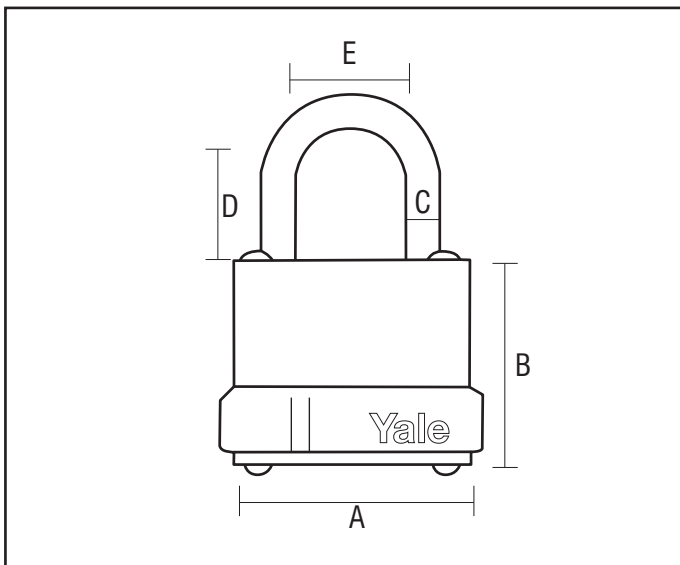

P125/40/122/1/H Padlock & Hasp

Model	A	B	C	D	E
P125/40/122/1/H	44mm	36.1mm	6.4mm	25mm	20.2mm

- Hinged hasp 120mm black
- Laminated padlock with enhanced corrosion resistance
- Multi layered steel body
- Chrome plate hardened steel shack
- Self latching and double ball locking