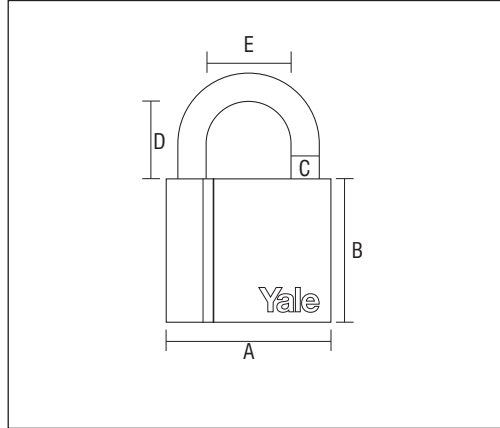

**P110/30/117/1/H Padlock & Hasp**

Model	A	B	C	D	E
P110/30/117/1/H	30mm	27.3mm	4.8mm	17mm	16mm

- Hasp 90mm black
- Solid brass padlock
- Self latching with double locking

**P120/40-50/123/1/H Padlock & Hasp**

Model	A	B	C	D	E
P120/40/123/1/H	39.7mm	40.2mm	7.9mm	27mm	29.2mm
P120/50/123/1/H	59.7mm	40.2mm	7.9mm	27mm	29.2mm

- This handy 40-50mm padlock and hasp provide a sturdy deterrent against attack
- Not suitable for outdoor environments
- Hasp 120mm black
- Solid brass padlock
- Self latching with double locking

**P125/40/122/1/H** Padlock & Hasp

Model	A	B	C	D	E
P125/40/122/1/H	44mm	36.1mm	6.4mm	25mm	20.2mm

- Hinged hasp 120mm black
- Laminated padlock with enhanced corrosion resistance
- Multi layered steel body
- Chrome plate hardened steel shack
- Self latching and double ball locking